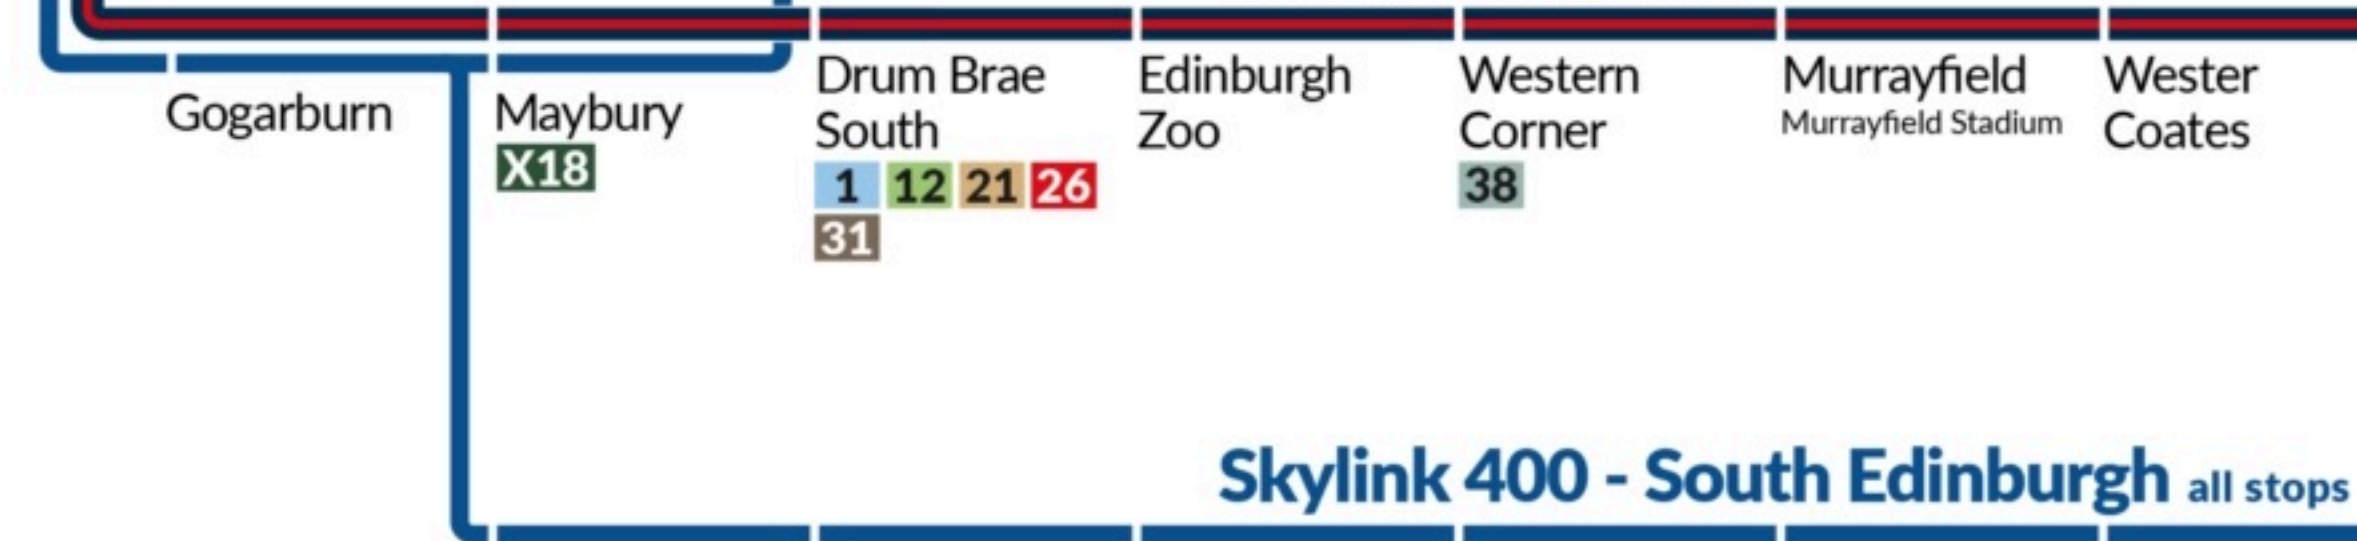

Airport Fare Zone

Edinburgh Airport

- 100 stop **A**
- 200 stop **B**
- 400 stop **C**

Airport Hotels

Ingliston Park & Ride

Skylink 200 - North Edinburgh all stops

Airlink 100 - 24/7 Express Bus
stops only at marked stops

Edinburgh City Centre

Haymarket 2 3 4 12 25 26 31 33 44 Haymarket

West End bus connections to Queensferry, Craigeith, Crewe Toll, Tollcross, Morningside, Polwarth

Princes Street bus connections to Stockbridge, Leith, Portobello, Newington, East Lothian, Midlothian

St Andrew Square 100
 South St David Street
 Waverley 3 min
 Edinburgh Bus Station 3 min
 Edinburgh Bus Tours

Skylink 400 - South Edinburgh all stops